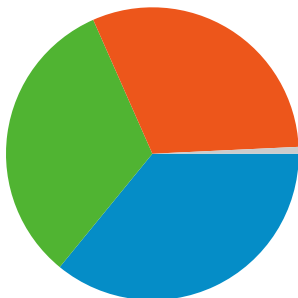

Traffic Sources Overview

- **Direct Traffic**
  11,622 (35.91%)
- **Search Engines**
  10,509 (32.47%)
- **Referring Sites**
  9,993 (30.87%)
- **Other**
  243 (0.75%)

Content Overview

Pages	Pageviews	% Pageviews
/exhibitors.php	52,878	18.96%
/	28,672	10.28%
/index.htm	15,942	5.72%
/visitor-information.html	15,492	5.56%
/private-preview.html	11,653	4.18%