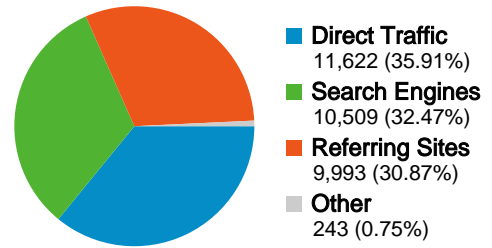

**Visitors**  
**24,881**

**Map Overlay world**

**Traffic Sources Overview**

- **Direct Traffic**  
11,622 (35.91%)
- **Search Engines**  
10,509 (32.47%)
- **Referring Sites**  
9,993 (30.87%)
- **Other**  
243 (0.75%)

**Content Overview**

Pages	Pageviews	% Pageviews
/exhibitors.php	52,878	18.96%
/	28,672	10.28%
/index.htm	15,942	5.72%
/visitor-information.html	15,492	5.56%
/private-preview.html	11,653	4.18%

## 24,881 people visited this site

**32,367** Visits

**24,881** Absolute Unique Visitors

**278,881** Pageviews

**8.62** Average Pageviews

**00:03:31** Time on Site

**29.76%** Bounce Rate

**74.80%** New Visits

All traffic sources sent a total of 32,367 visits

-  **35.91% Direct Traffic**
-  **30.87% Referring Sites**
-  **32.47% Search Engines**