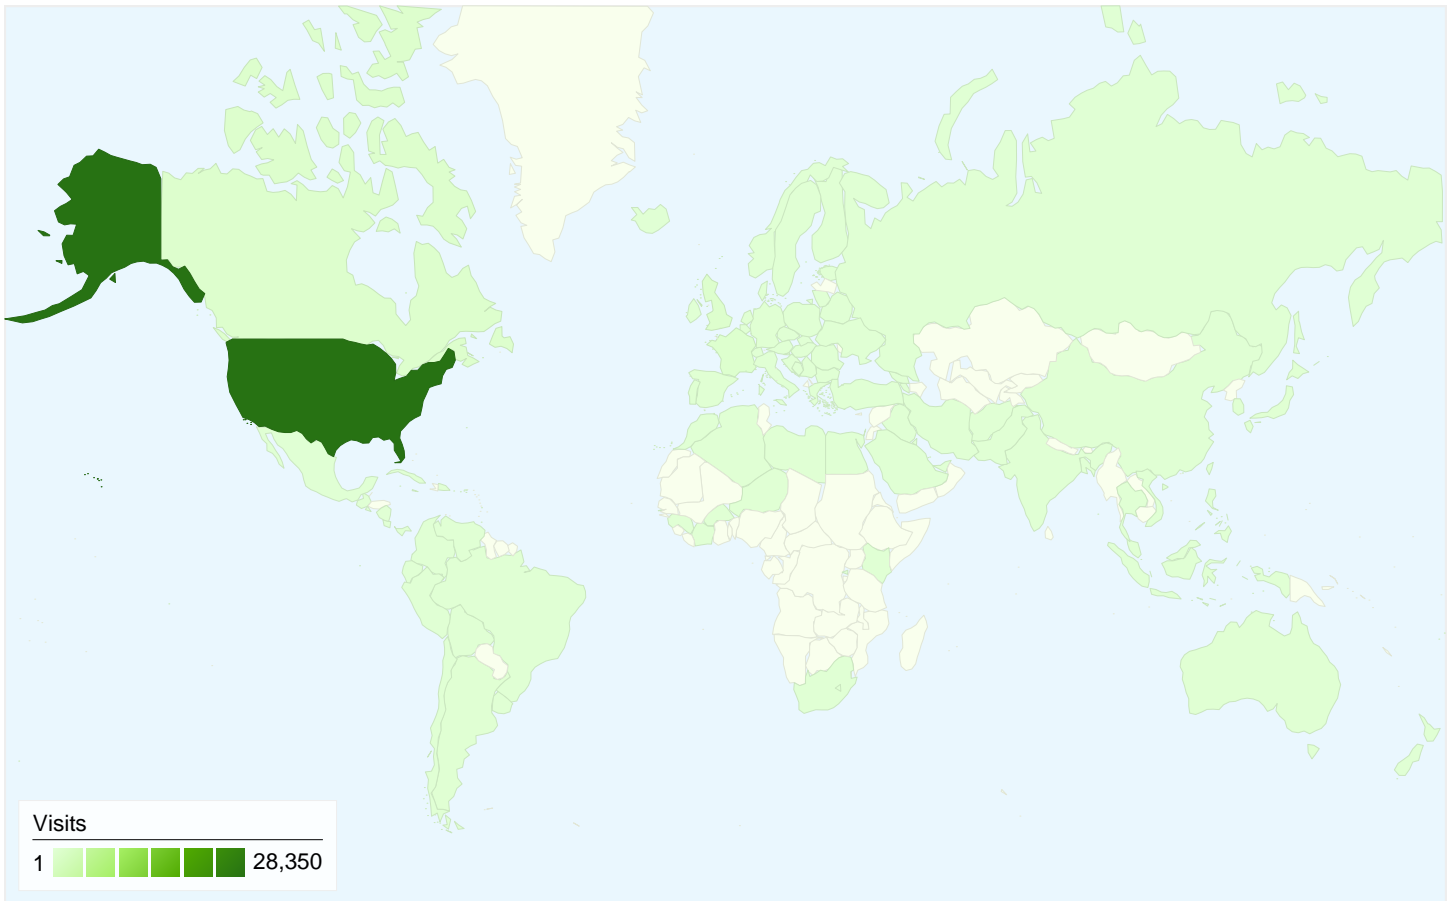

**Visitors**  
**24,881**

**Map Overlay world**

**Traffic Sources Overview**

- **Direct Traffic**  
11,622 (35.91%)
- **Search Engines**  
10,509 (32.47%)
- **Referring Sites**  
9,993 (30.87%)
- **Other**  
243 (0.75%)

## 24,881 people visited this site

**32,367** Visits

**24,881** Absolute Unique Visitors

**278,881** Pageviews

**8.62** Average Pageviews

**00:03:31** Time on Site

**29.76%** Bounce Rate

**74.80%** New Visits

All traffic sources sent a total of 32,367 visits

-  **35.91% Direct Traffic**
-  **30.87% Referring Sites**
-  **32.47% Search Engines**

## 32,367 visits came from 106 countries/territories