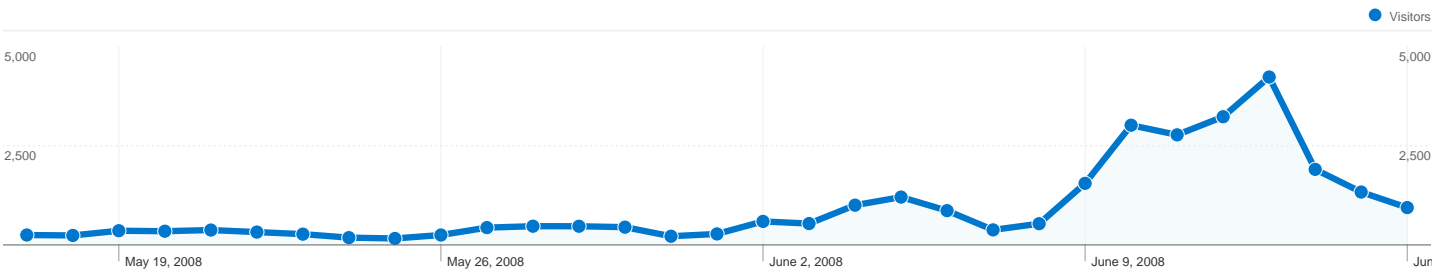

**Site Usage**

**32,367** Visits

**29.76%** Bounce Rate

**278,881** Pageviews

**00:03:31** Avg. Time on Site

**8.62** Pages/Visit

**74.69%** % New Visits

**Visitors Overview**

## 24,881 people visited this site

**32,367** Visits

**24,881** Absolute Unique Visitors

**278,881** Pageviews

**8.62** Average Pageviews

**00:03:31** Time on Site

**29.76%** Bounce Rate

**74.80%** New Visits

All traffic sources sent a total of 32,367 visits

-  **35.91% Direct Traffic**
-  **30.87% Referring Sites**
-  **32.47% Search Engines**

Pages on this site were viewed a total of 278,881 times

 **278,881** Pageviews

 **194,428** Unique Views

 **29.76%** Bounce Rate