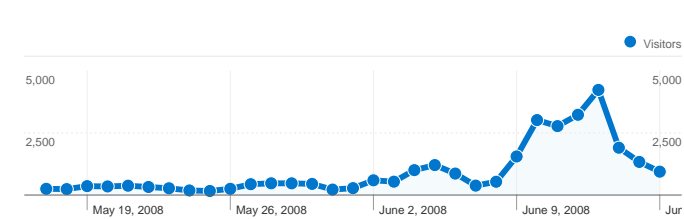

**Site Usage**

**32,367** Visits

**29.76%** Bounce Rate

**278,881** Pageviews

**00:03:31** Avg. Time on Site

**8.62** Pages/Visit

**74.69%** % New Visits

**Visitors Overview**

## 24,881 people visited this site

**32,367** Visits

**24,881** Absolute Unique Visitors

**278,881** Pageviews

**8.62** Average Pageviews

**00:03:31** Time on Site

**29.76%** Bounce Rate

**74.80%** New Visits

All traffic sources sent a total of 32,367 visits

-  **35.91% Direct Traffic**
-  **30.87% Referring Sites**
-  **32.47% Search Engines**

Pages on this site were viewed a total of 278,881 times

 **278,881** Pageviews

 **194,428** Unique Views

 **29.76%** Bounce Rate