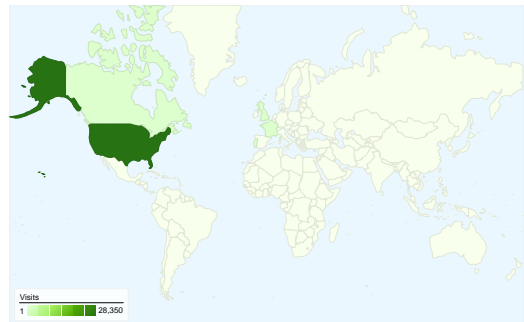

**Visitors**  
**24,881**

**Map Overlay world**

**Traffic Sources Overview**

- **Direct Traffic**  
11,622 (35.91%)
- **Search Engines**  
10,509 (32.47%)
- **Referring Sites**  
9,993 (30.87%)
- **Other**  
243 (0.75%)

All traffic sources sent a total of 32,367 visits

-  **35.91% Direct Traffic**
-  **30.87% Referring Sites**
-  **32.47% Search Engines**

## 32,367 visits came from 106 countries/territories

### Site Usage

Country/Territory	Visits	Pages/Visit	Avg. Time on Site	% New Visits	Bounce Rate
United States	28,350	8.74	00:03:31	74.77%	28.47%
United Kingdom	621	9.51	00:03:22	65.22%	31.08%
Canada	608	8.77	00:03:16	75.16%	28.78%
France	511	9.75	00:03:14	78.28%	39.92%
Portugal	228	7.54	00:06:12	57.46%	41.23%
Japan	161	8.60	00:03:49	62.73%	37.27%
Germany	130	7.32	00:03:21	86.15%	46.15%
Netherlands	127	5.39	00:02:05	69.29%	40.94%
Spain	103	7.49	00:04:25	67.96%	33.98%
Australia	93	6.27	00:01:41	89.25%	53.76%