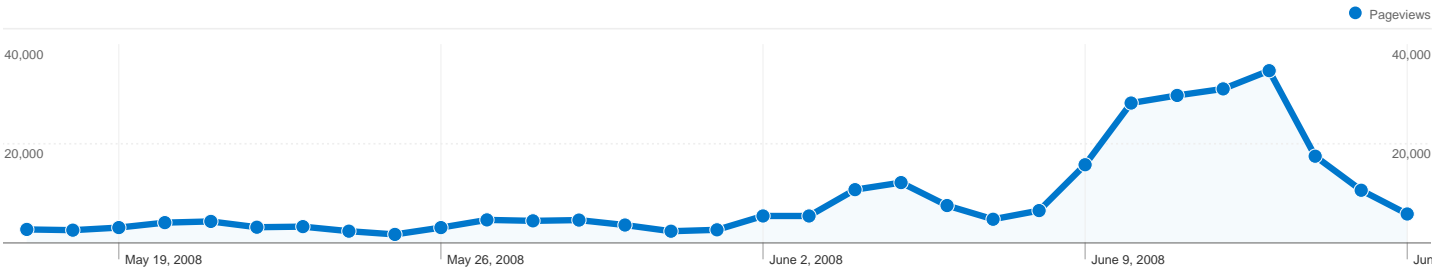

Pages on this site were viewed a total of 278,881 times

278,881 Pageviews

194,428 Unique Views

29.76% Bounce Rate

Top Content

Pages	Pageviews	% Pageviews
/exhibitors.php	52,878	18.96%
/	28,672	10.28%
/index.htm	15,942	5.72%
/visitor-information.html	15,492	5.56%
/private-preview.html	11,653	4.18%