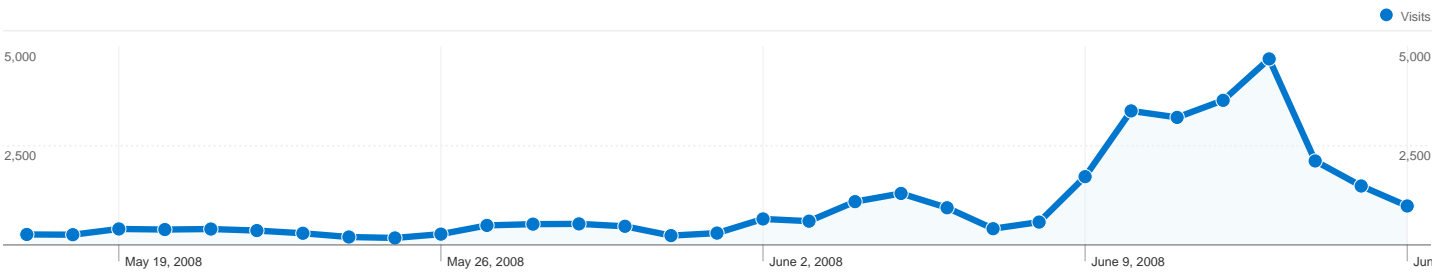

**Content Overview**

Pages	Pageviews	% Pageviews
/exhibitors.php	52,878	18.96%
/	28,672	10.28%
/index.htm	15,942	5.72%
/visitor-information.html	15,492	5.56%
/private-preview.html	11,653	4.18%

## 24,881 people visited this site

**32,367** Visits

**24,881** Absolute Unique Visitors

**278,881** Pageviews

**8.62** Average Pageviews

**00:03:31** Time on Site

**29.76%** Bounce Rate

**74.80%** New Visits

All traffic sources sent a total of 32,367 visits

-  **35.91% Direct Traffic**
-  **30.87% Referring Sites**
-  **32.47% Search Engines**

Pages on this site were viewed a total of 278,881 times

 **278,881** Pageviews

 **194,428** Unique Views

 **29.76%** Bounce Rate